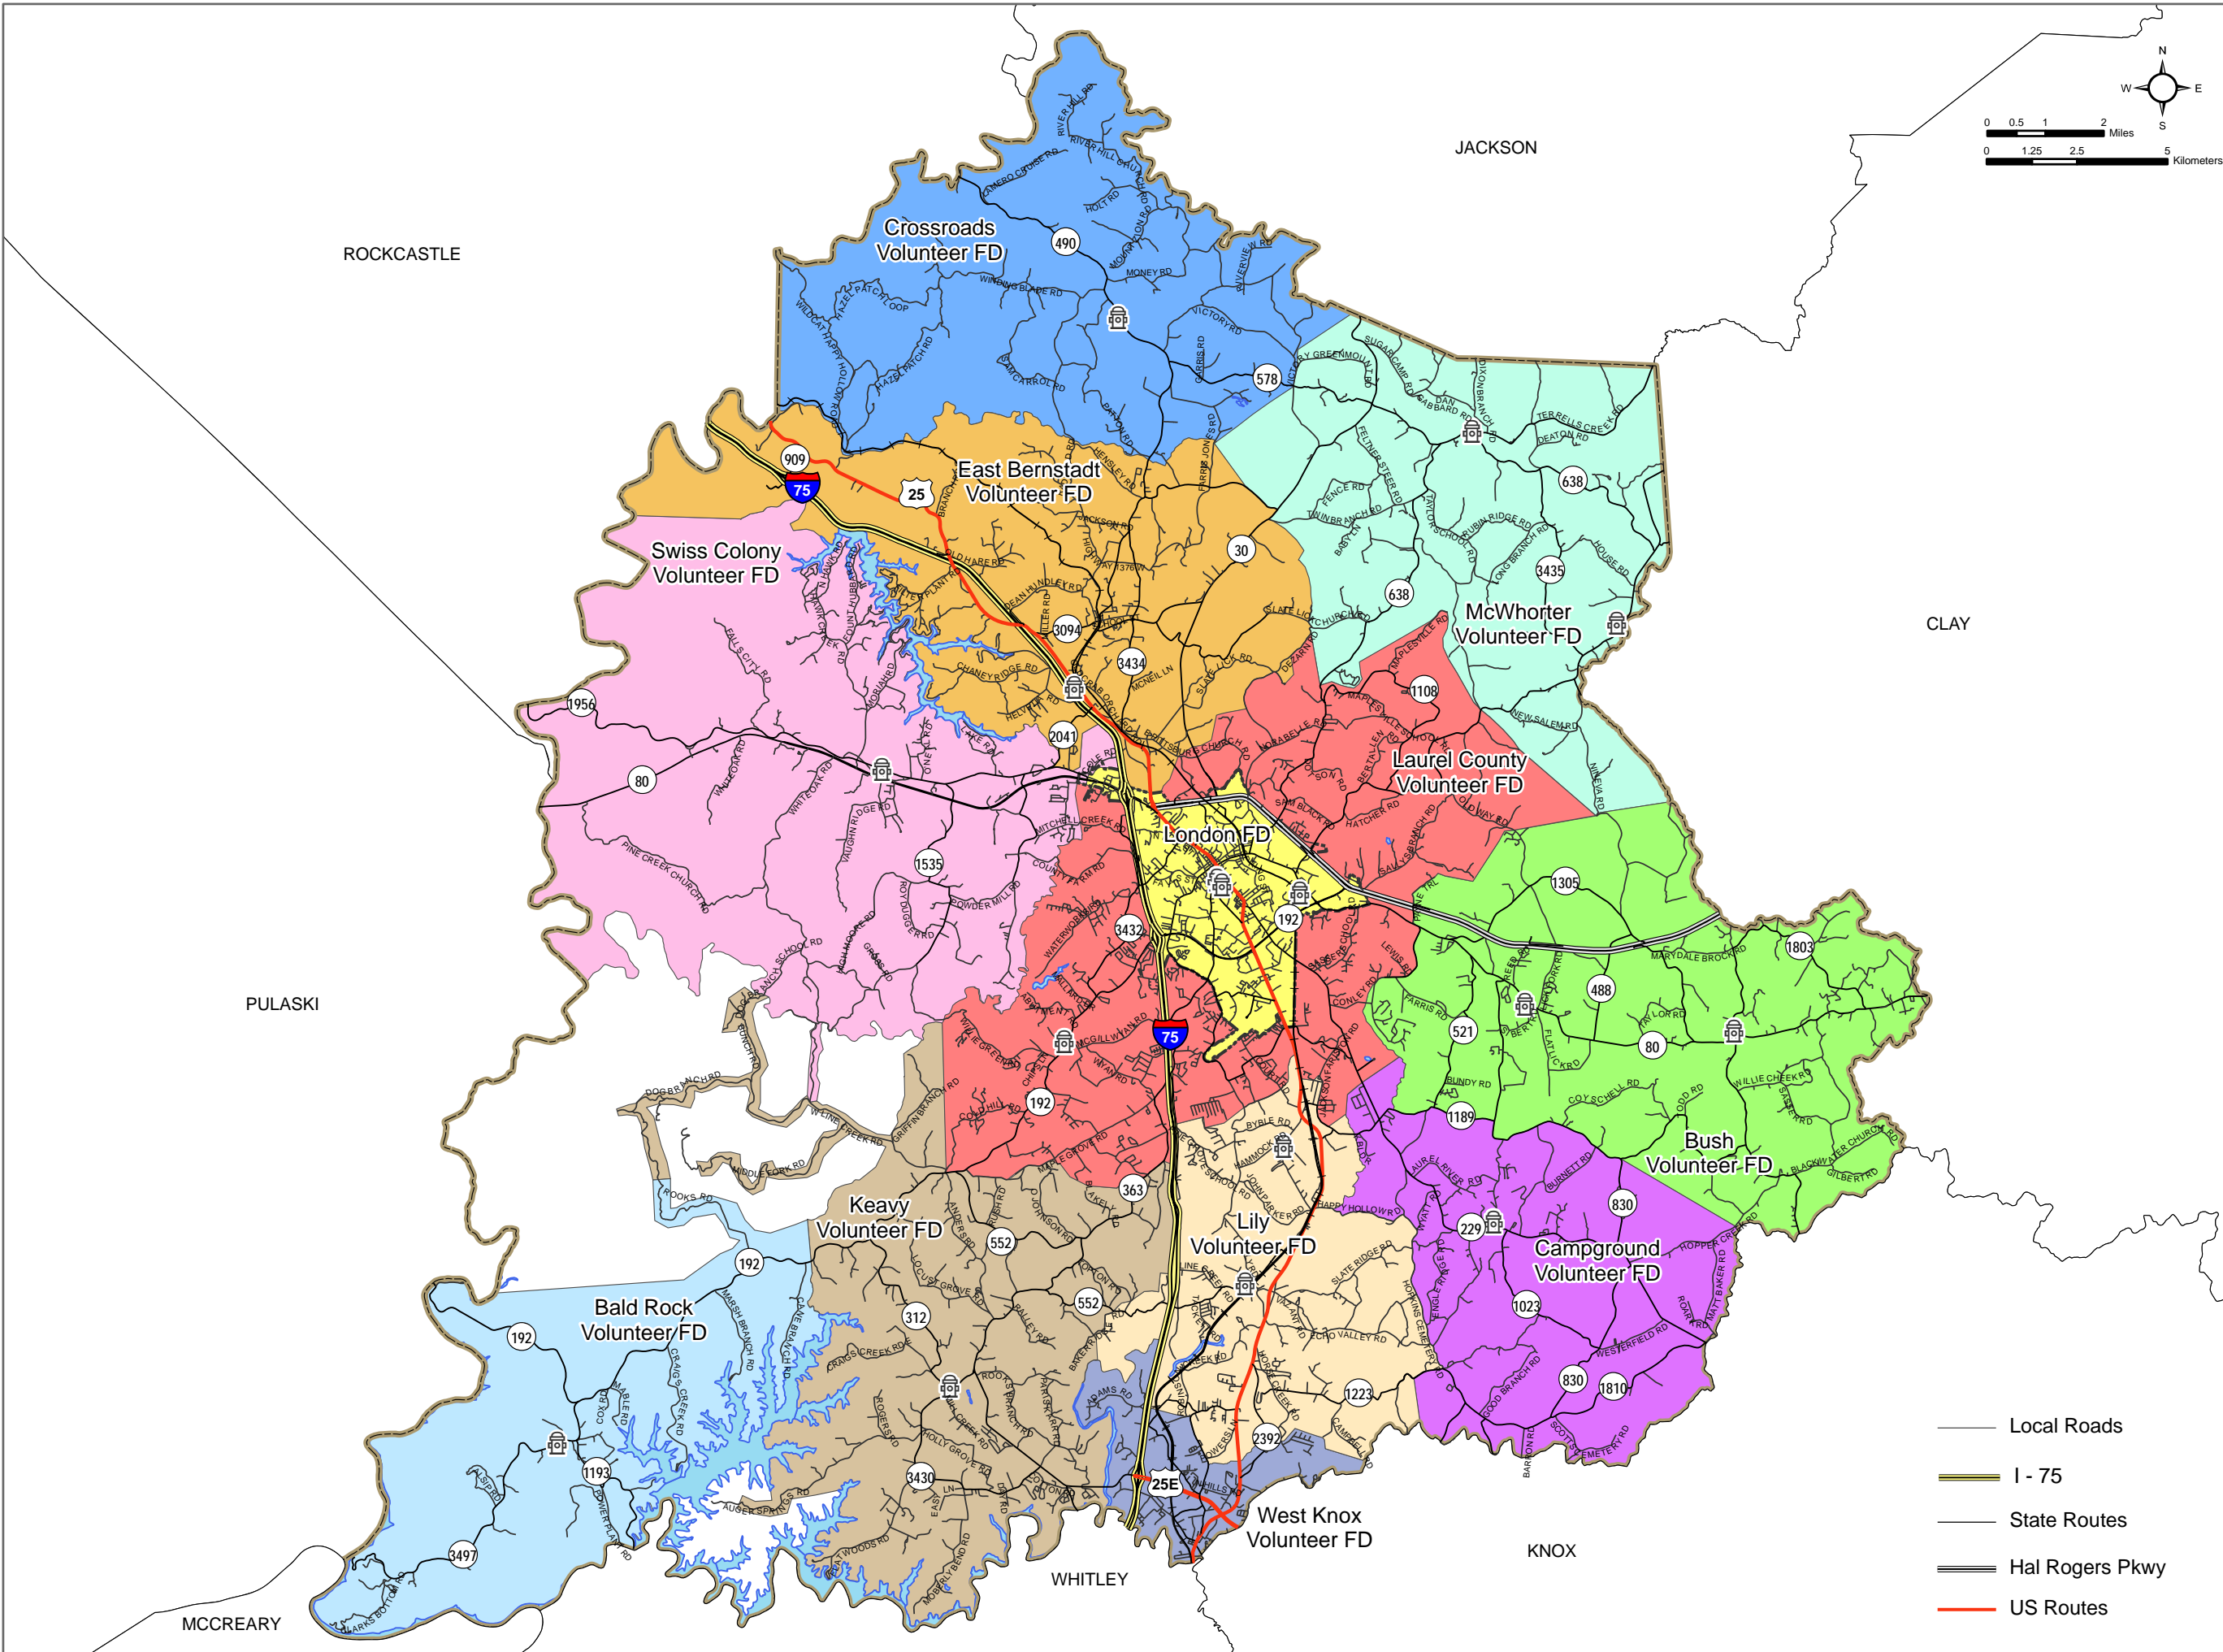

FIGURE 6-10

LAUREL COUNTY FIRE DEPARTMENTS

2007
Comprehensive Plan
City of London &
Laurel County, Kentucky

LEGEND

- Bald Rock
- Bush
- Campground
- Crossroads
- East Bernstadt
- Keavy
- Laurel Co.
- Lily
- London
- McWhorter
- Swiss Colony
- West Knox
- Fire Stations

MAP INFORMATION

Data Sources:
 Laurel County 911 Service
 London/Laurel Chamber of Commerce
 Kentucky Transportation Cabinet (KYTC)
 US Census Tiger LINE data (ESRI Online)
 Cartography by:
 Dottie Batte and Kim Rybold

Kriss Lowry & Associates, Inc.
 227 South Rays Fork Rd
 Corinth, KY 41010-3027
 (502) 857-2800

- Local Roads
- I - 75
- State Routes
- Hal Rogers Pkwy
- US Routes